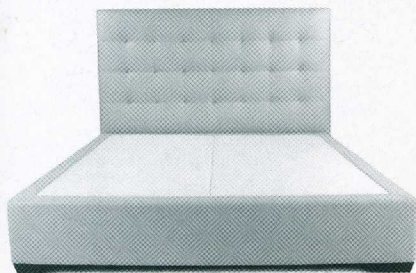

Stewart Furniture

Stewart Furniture has more than 50 years of design and manufacturing experience working with professional interior designers, specifiers, and purchasers on residential, resort, country club, and corporate projects worldwide. The company also has experience manufacturing upholstered seating, and expertise in scale, comfort, and design. Stewart Furniture provides personal customer service, excellent quality, value, and works directly with its clients on projects and requirements. The Right Bank Platform Bed, Style 400 (left), is available in Eastern King, Queen, and California King sizes.

www.stewartfurniture.com

Studio Steel

Studio Steel creates extraordinary handcrafted chandeliers, lanterns, and sconces in a range of styles that complement and enhance any décor. The blending of superior design, simplicity of line, and artistic balance results in fresh translations of early European and American wrought-iron lighting, which can be viewed in high-end showrooms throughout the U.S. and Canada. From the integrity of Old World craftsmanship to the rich exquisite patinas, these one-of-a-kind sculptural-steel pieces are as comfortable in a contemporary setting as a traditional one.

www.studiosteel.com